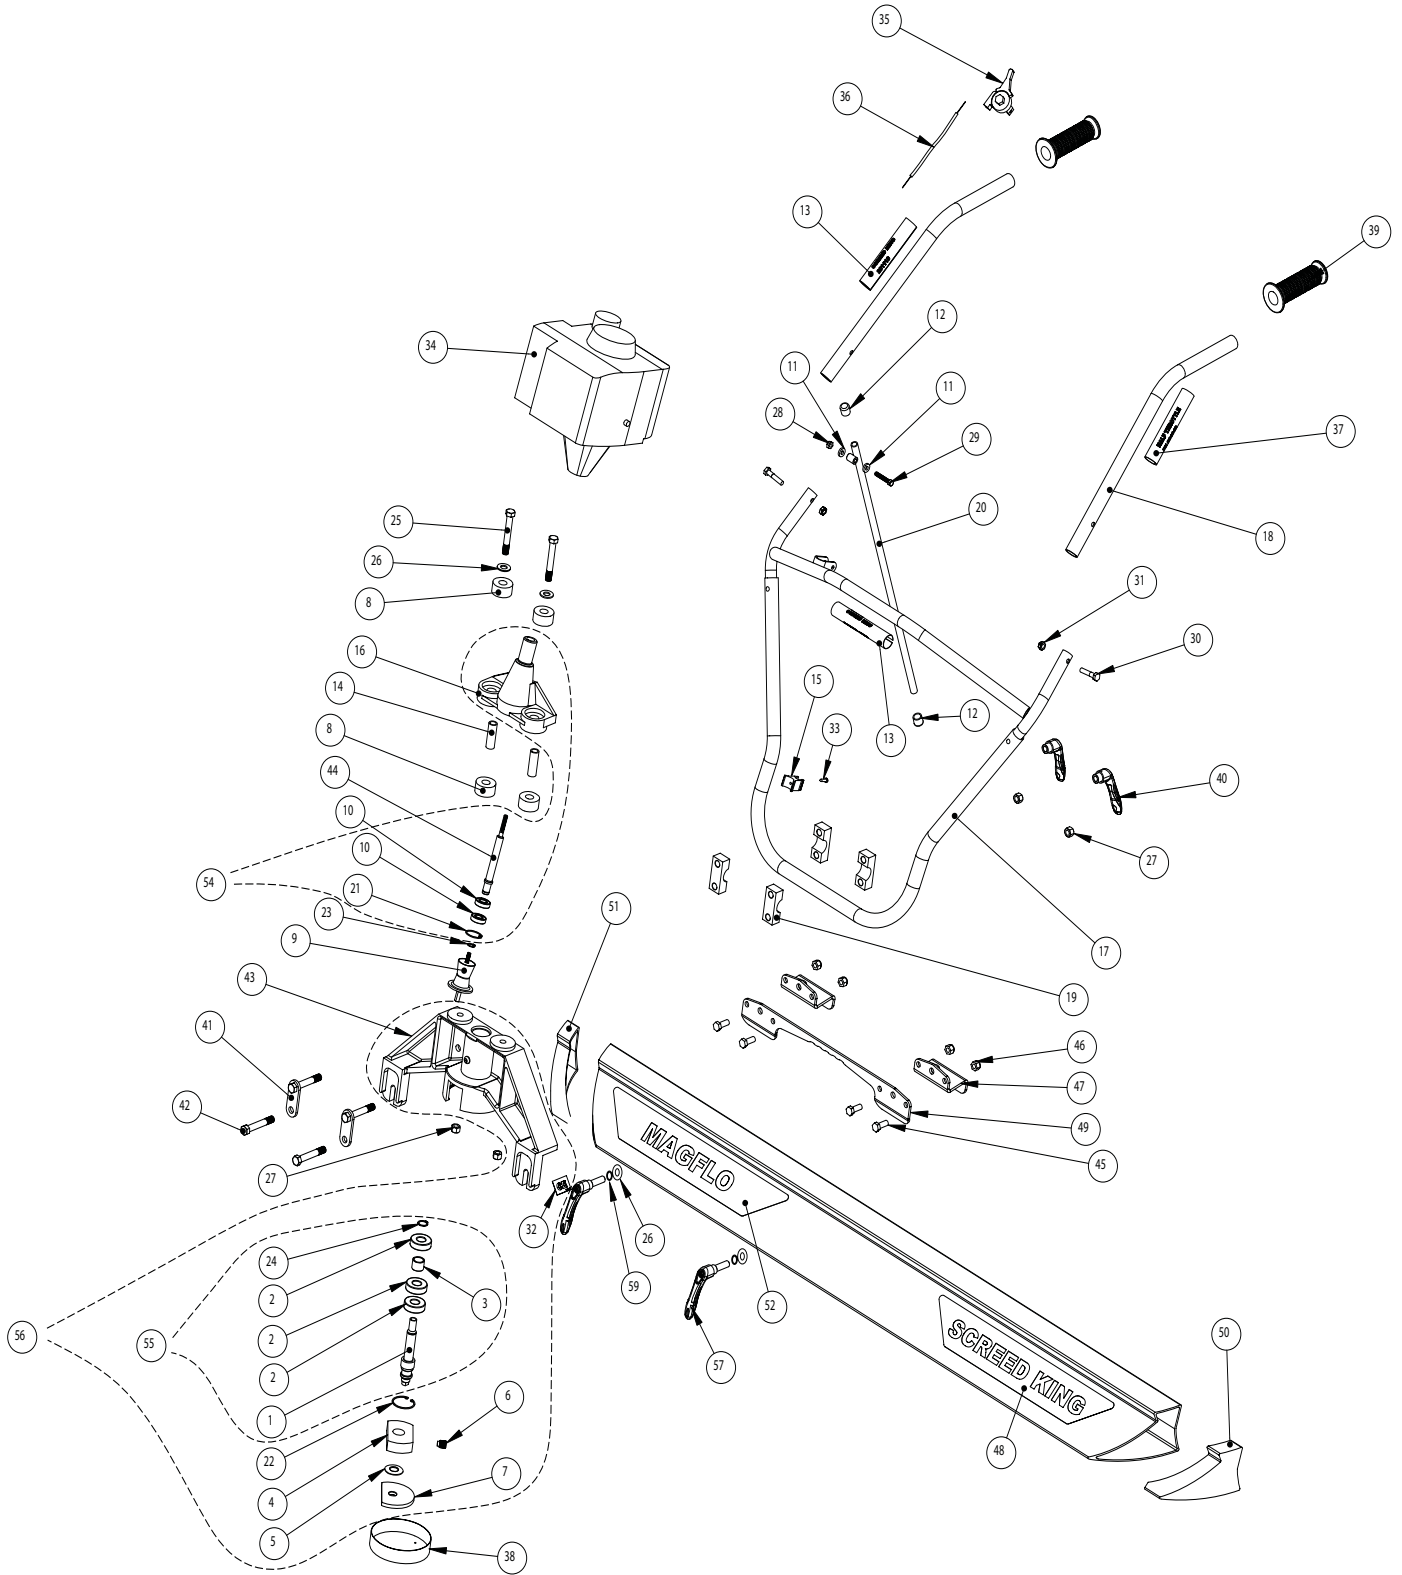

POWER HEAD ASSEMBLY

ITEM NO.	PART NUMBER	DESCRIPTION	Assembly Manual/QT.Y.
1	420120	Driveshaft, lower (Puckshaft)	1
2	110111	Bearing, 6203-2RS	3
3	420110	Spacer	1
4	420130	Weight, Eccentric	1
5	174205	Washer, Disc Spring	1
6	148520	Set Screw	1
7	420140	Weight, adjustable	1
8	420200	Bushing, rubber 80 duro	4
9	420040	Coupling, rubber	1
10	110314	Bearing, R8 2RS	2
11	174432	Washer, nylon 1/4"	2
12	247009	Cap, 1/2" rubber	2
13	201110	DECAL, SCREED KING	2
14	420201	SLEEVE, ISOLATOR	2
15	420075	CLIP, KICKSTAND	1
16	421972	POWERHEAD, UPPER	1
17	421978	W.A. HANDLE BARS	1
18	421977	TUBE, HANDLE	2
19	421960	Clamp, Half	4
20	421995	W.A. KICKSTAND	1
21	138095	Ret Ring, Internal 1-1/8"	1
22	138096	Ret Ring, Internal 1.563	1
23	138097	Ret Ring, External 1/2"	1
24	138098	Ret Ring, External .669"	1
25	226502	BOLT, 7/16 X 2.5 GR5	2
26	174993	WASHER, 7/16	2
27	227840	NUT, 7/16 - 14	4
28	227812	Nut, 1/4 nylon locking	1
29	225765	Bolt, 1/4 X 1-1/2 GR 2	1
30	226000	Bolt, 5/16 X 1-1/2 GR2	2
31	227821	Locknut, 5/16 Nylon	2
32	201117	Decal, CE	1
33	162831	SCREW, 8-18 X 3/4	1
34	202252	Engine, GX35 Honda	1
35	220152	LEVER, THROTTLE	1
36	220185	CABLE, THROTTLE - HONDA	1
37	201112	DECAL, HALF THROTTLE	1
38	421968	CAP, 4.5" ID - VENTED	1
39	421969	Grip, Handle - 1" rubber	2
40	421989	Lever, 7/16 female adjustable	2
41	421986	W.A. Plate, Bolster	2
42	226505	BOLT, 7/16 X 2.75 GR5	2
43	421992	ASSY, BOTTOM W/SLEEVE	1
44	420091	SHAFT, DRIVE - HONDA	1
45	226210	BOLT, HEXHD PL 3/8UNCx1	4
46	227814	NUT, HEX LOCK PL 3/8 UNC	4
47	422002	W.A. BRKT, SCREED MOUNT	2
48	201132	DECAL, SCREED KING	1
49	421998	Brkt, Cleat	1
50	421946	Endcap, LH	1
51	421948	Endcap, RH	1
52	201130	DECAL, MAGFLOW	1
53	621305	5' Magflow bar (Ref)	1
54	421938	H35, TOP CASTING COMPLETE (ITEMS 10,16,21,44)	1
55	420026	ECCENTRIC SHAFT ASSEMBLY (ITEMS 1,2,3,24)	1
56	421939	H35, BTM. CASTING COMPLETE (ITEMS 4,5,6,7,22,43,55)	1
57	421987	Lever, 7/16 male adjustable	2
58	621521	HANDLE BAR KIT (ITEMS 11,12,13,15,17,18,20,28,29,30,31,37,39)	1
59	176550	Washer, Lock, 7/16	2

POWER HEAD ASSEMBLY