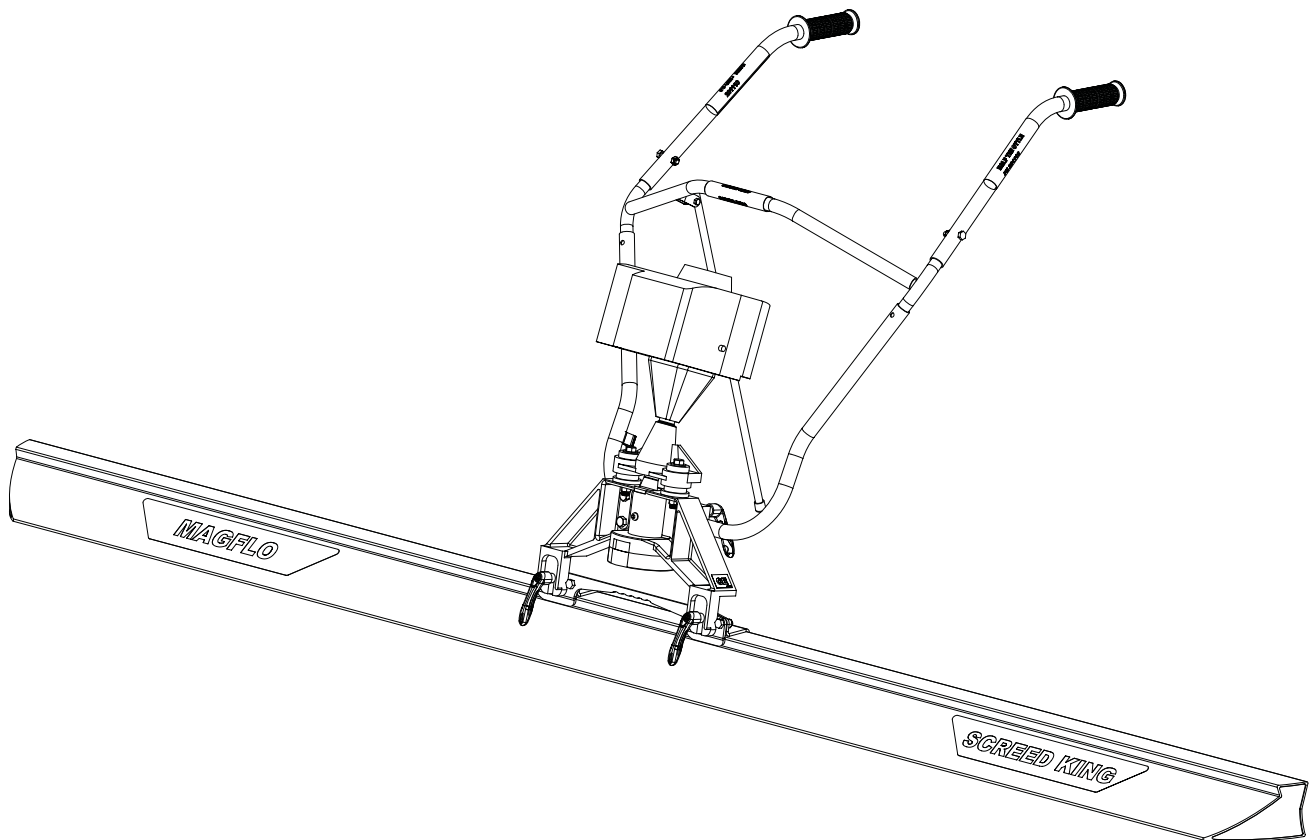

REPAIR PARTS MANUAL

SERIES	SK
BULLETIN NO	200232R03
SUPERSEDES	200232R02
DATE	SEPT. 2007

SCREED KING POWER HEAD

CROWN
CONSTRUCTION EQUIPMENT

PRINTED
IN
CANADA

POWER HEAD ASSEMBLY

ITEM NO.	PART NUMBER	DESCRIPTION	Assembly Manual/QT.Y.
1	420120	Driveshaft, lower (Puckshaft)	1
2	110111	Bearing, 6203-2RS	3
3	420110	Spacer	1
4	420130	Weight, Eccentric	1
5	174205	Washer, Disc Spring	1
6	148520	Set Screw	1
7	420140	Weight, adjustable	1
8	420200	Bushing, rubber 80 duro	4
9	420040	Coupling, rubber	1
10	110314	Bearing, R8 2RS	2
11	174432	Washer, nylon 1/4"	2
12	247009	Cap, 1/2" rubber	2
13	201110	DECAL, SCREED KING	2
14	420201	SLEEVE, ISOLATOR	2
15	420075	CLIP, KICKSTAND	1
16	421972	POWERHEAD, UPPER	1
17	421978	W.A. HANDLE BARS	1
18	421977	TUBE, HANDLE	2
19	421960	Clamp, Half	4
20	421995	W.A. KICKSTAND	1
21	138095	Ret Ring, Internal 1-1/8"	1
22	138096	Ret Ring, Internal 1.563	1
23	138097	Ret Ring, External 1/2"	1
24	138098	Ret Ring, External .669"	1
25	226502	BOLT, 7/16 X 2.5 GR5	2
26	174993	WASHER, 7/16	2
27	227840	NUT, 7/16 - 14	4
28	227812	Nut, 1/4 nylon locking	1
29	225765	Bolt, 1/4 X 1-1/2 GR 2	1
30	226000	Bolt, 5/16 X 1-1/2 GR2	2
31	227821	Locknut, 5/16 Nylon	2
32	201117	Decal, CE	1
33	162831	SCREW, 8-18 X 3/4	1
34	202252	Engine, GX35 Honda	1
35	220152	LEVER, THROTTLE	1
36	220185	CABLE, THROTTLE - HONDA	1
37	201112	DECAL, HALF THROTTLE	1
38	421968	CAP, 4.5" ID - VENTED	1
39	421969	Grip, Handle - 1" rubber	2
40	421989	Lever, 7/16 female adjustable	2
41	421986	W.A. Plate, Bolster	2
42	226505	BOLT, 7/16 X 2.75 GR5	2
43	421992	ASSY, BOTTOM W/SLEEVE	1
44	420091	SHAFT, DRIVE - HONDA	1
45	226210	BOLT, HEXHD PL 3/8UNCx1	4
46	227814	NUT, HEX LOCK PL 3/8 UNC	4
47	422002	W.A. BRKT, SCREED MOUNT	2
48	201132	DECAL, SCREED KING	1
49	421998	Brkt, Cleat	1
50	421946	Endcap, LH	1
51	421948	Endcap, RH	1
52	201130	DECAL, MAGFLOW	1
53	621305	5' Magflow bar (Ref)	1
54	421938	H35, TOP CASTING COMPLETE (ITEMS 10,16,21,44)	1
55	420026	ECCENTRIC SHAFT ASSEMBLY (ITEMS 1,2,3,24)	1
56	421939	H35, BTM. CASTING COMPLETE (ITEMS 4,5,6,7,22,43,55)	1
57	421987	Lever, 7/16 male adjustable	2
58	621521	HANDLE BAR KIT (ITEMS 11,12,13,15,17,18,20,28,29,30,31,37,39)	1
59	176550	Washer, Lock, 7/16	2