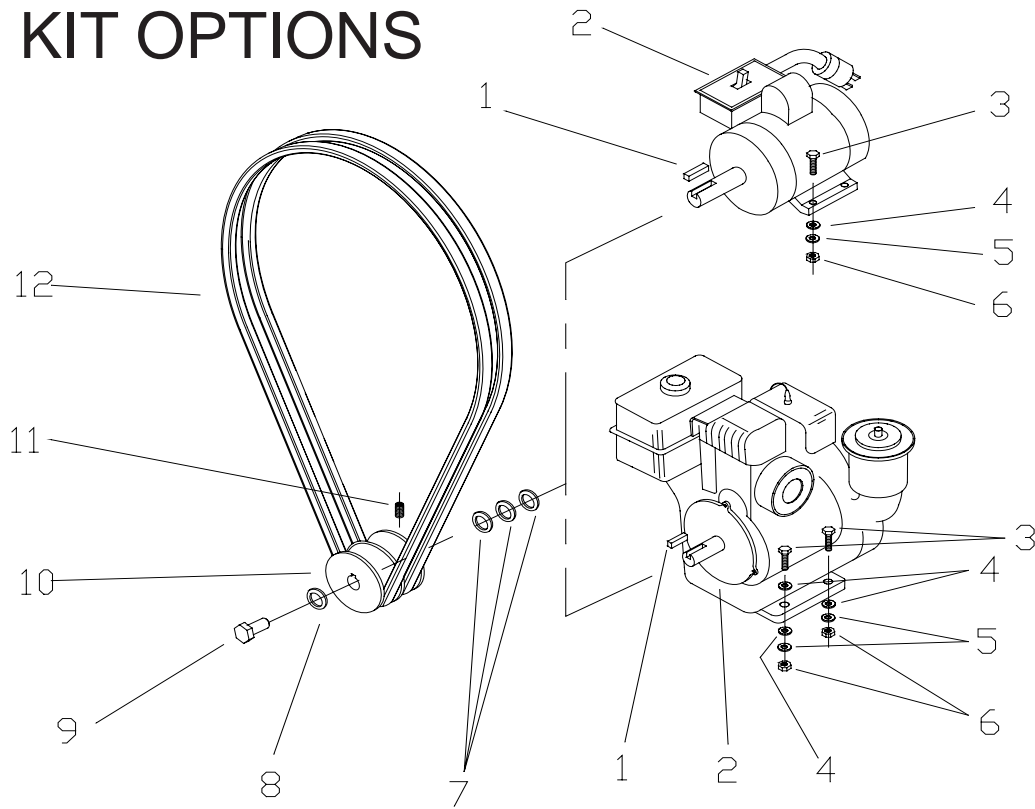

DRIVE KIT OPTIONS

Ref	Part	Description	5 Hp	9 Hp	Electric
1	432340	Key, 1/4 x 1-5/8		1	N/R
	432050	Key, 3/16 x 1-5/8	1		
2	202003	Engine, 9 Hp Honda		1	
	201920	Engine, 8 Hp B&S		1	
	202004	Engine, 5.5 Hp Honda	1		
	201912	Engine, 5 Hp B&S	1		
	464959	Electric Motor, 1 Hp & Switch Assy			1
	464958	Electric Motor, 1.5 Hp & Switch Assy			1
	464957	Electric Motor, 2 Hp & Switch Assy			1
3	225980	Bolt, HexHd, 5/16 x 1			4
	119810	Bolt, HexHd, 5/16 x 1-3/4	4		
	226240	Bolt, HexHd, 3/8 x 1-3/4		4	
4	174986	Washer, 3/8		6	
	174990	Washer, 5/16	6		4
5	176220	Washer, Spring, 5/16	4		4
	176230	Washer, Spring, 3/8		4	
6	227820	Nut, Hex, 5/16	4		4
	227830	Nut, Hex, 3/8		4	
7	228007	Washer, 1		3	
8	174470	Washer, 1/2		1	
9	226495	Bolt, HexHd, 7/16 x 1, GB PL		1	
10	412482	Pulley, 2BK 30 x 5/8			0.5-1.5 Hp 1-2 Hp
	412483	Pulley, 2BK 30 x 7/8			
	459995	Pulley, Clutch, 2 x 4.125 x 1, DBL		1	
	496054	Pulley, 2BK 25 x 3/4	1		
11	148300	Set Screw, 5/16 x 3/8	1	1	1
12	239657	V - Belt, 5L - 730	2	2	2