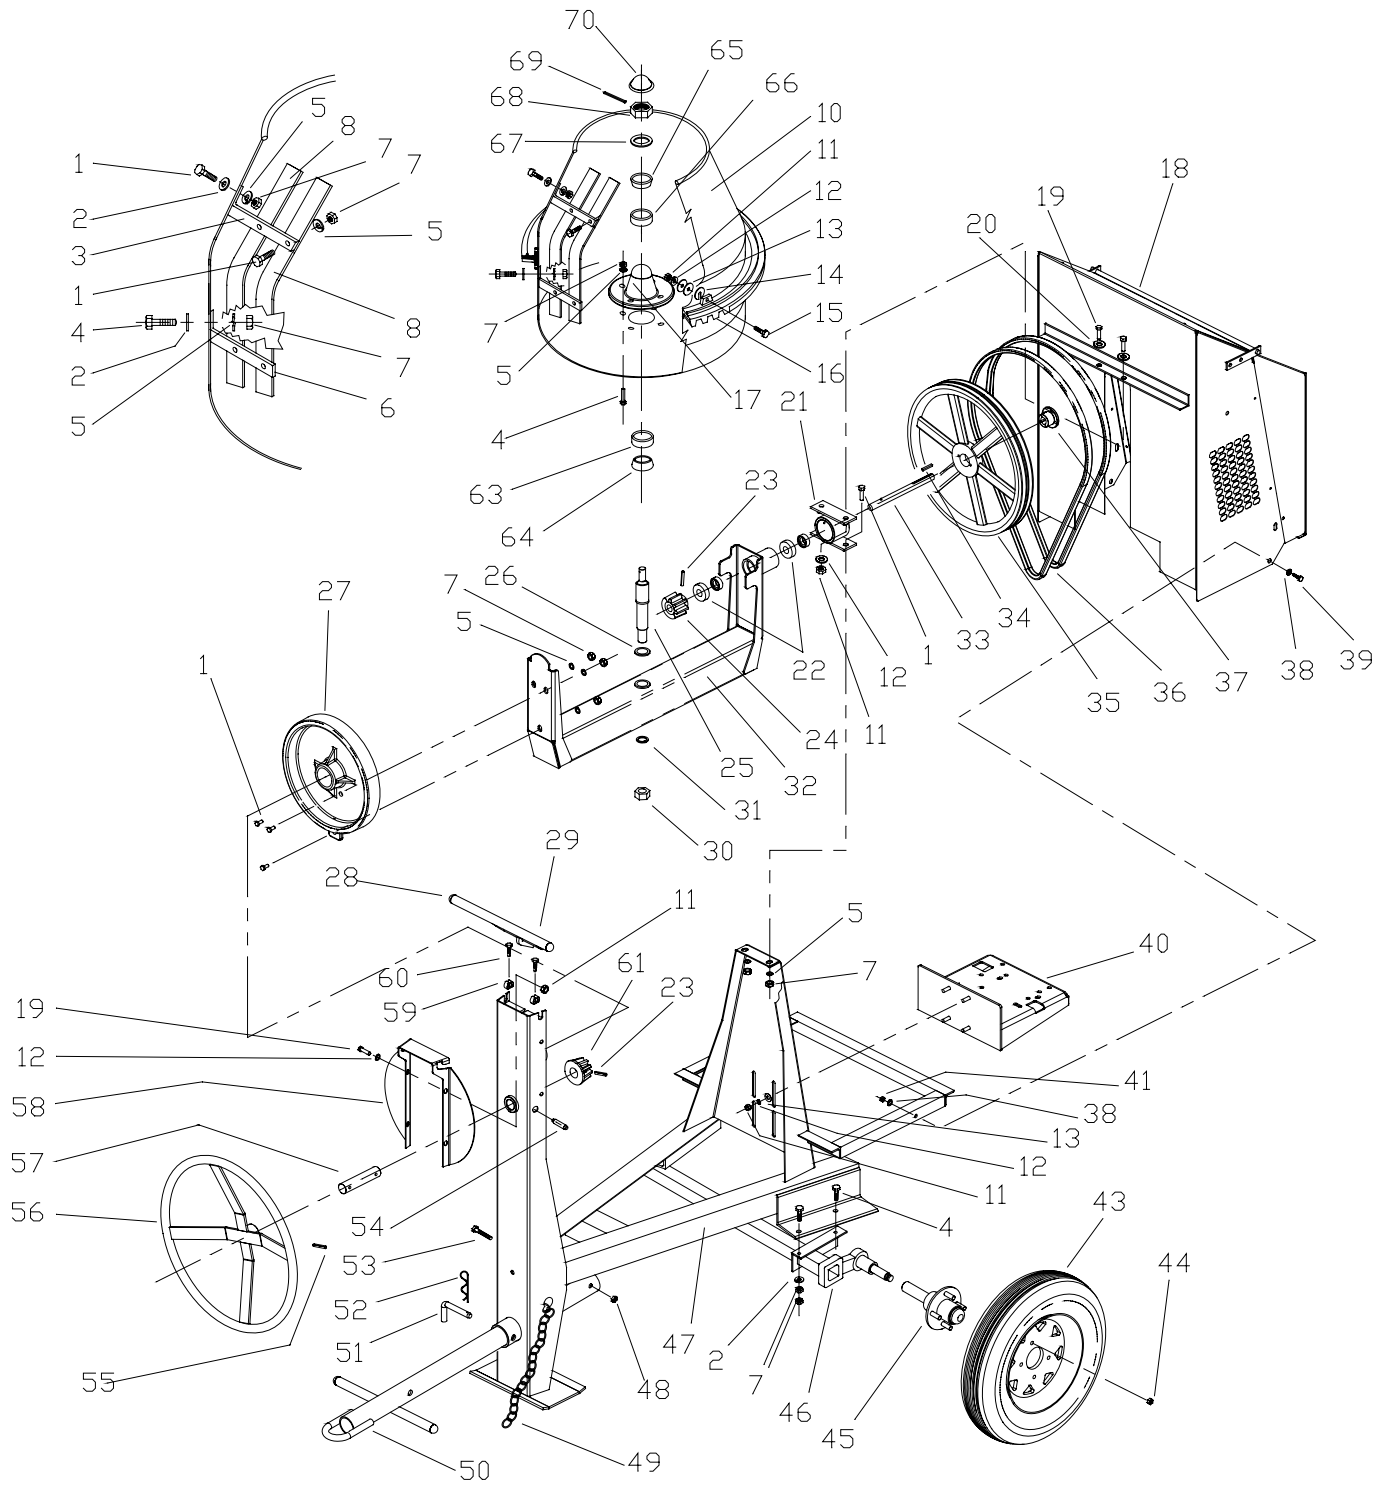

C9-C CONCRETE MIXERS

C9-C CONCRETE MIXERS

Ref	Part	Description	Qty
1	226640	Bolt, Hex Hd, 1/2 x 1-1/4	13
2	174470	Washer, 1/2	12
3	412630	Paddle Bracket, Top	2
4	226650	Bolt, HexHd, 1/2 x 1-1/2	8
5	176250	Washer, Spring, 1/2	21
6	412640	Paddle Bracket, Bottom	2
7	227854	Nut, Hex, 1/2	21
8	496805	Paddle	4
9	-	Part Not Used	-
10	431479	WA, Drum	1
11	227830	Nut, Hex, 3/8	30
12	176230	Washer, Spring, 3/8	34
13	248275	Washer, Fender, 7/16	52
14	175000	Washer, Shim, 1/8 thk	24
15	226230	Bolt, HexHd, 3/8 x 1-1/2	24
16	412343	Gear Ring Section	1
17	411902	Bearing Housing	1
18	496700	Assy, Hood	1
19	226210	Bolt, HexHd, 3/8 x 1	6
20	174986	Washer, 3/8	2
21	496767	WA, Swivel Bracket	1
22	110280	Brg, Ball E/L 176205-014	2
23	135215	Pin, Roll, 5/16 x 1-3/4	2
24	412387	Pinion (8 Th)	1
25	411895	Shaft, Bowl	1
26	175381	Shim, 1.25 ID x 1.875 OD	1
27	496760	Gear, Tilting	1
28	247032	Dome Plug	2
29	496775	Lever Assy	1
30	227920	Nut, Hex, 1" UNF	1
31	176290	Washer, Spring 1"	1
32	465717	WA, Yoke	1
33	412541	Drive Shaft	1
34	431001	Key, 3/16 x 3-1/2	1
35	459980	Pulley, 2BK 190H	1
36	239657	V - Belt, 5L-730	2

Ref	Part	Description	Qty
37	176822	Pulley Bushing, Q.D. 7/8"	1
38	174990	Washer, 5/16	4
39	225960	Bolt, HexHd, 5/16 x 3/4	2
40	496720	Assy, Base Plate	1
41	227821	Nut, 5/16, Nylon Lock	2
42	-	Part Not Used	-
43	431081	Wheel & Tire Assy, 5.5 x 13	2
44	201696	Nut, Lug, 1/2-20 UNF	8
45	201731	Wheel Hub, 4 Bolt	1
46	431092	Axle, Rubber Torsion - 4 Bolt	1
47	431475	WA, Frame	1
48	227814	Nut, 3/8 Nylon Lock	1
49	609686	Safety Chain	1
50	431469	Draw Bar, Pintle Hitch	std
50	431470	Draw Bar, 2" Ball Hitch	opt
51	496088	Pin, Lock	1
52	134955	Clip, Hitch Pin	1
53	226272	Bolt, HexHd, 3/8 x 3	1
54	110690	Grease Ftg St 1/8Npt x 1-3/4	4
55	135216	Spring Pin, Slotted, 5/16 x 2	1
56	496779	WA, Handwheel	1
57	412551	Tilting Shaft	1
58	496778	Guard, Tilt Gear	1
59	136000	Gripper Clip, 5/16	2
60	162830	Screw, 8-18 x 3/4	2
61	412420	Pinion, Tilting	1
62	-	Part Not Used	-
63	112400	Bearing, Cup, TRB, Large	1
64	112200	Bearing, Cone, TRB, c/w Seal	1
65	112150	Bearing, Cone, TRB, Small	1
66	112350	Bearing, Cup, TRB, Small	1
67	248277	Washer	1
68	227900	Nut, Hex, 3/4, Slotted	1
69	135810	Cotter Pin, 1/8 x 1-1/2	1
70	201750	Dust Cap	1